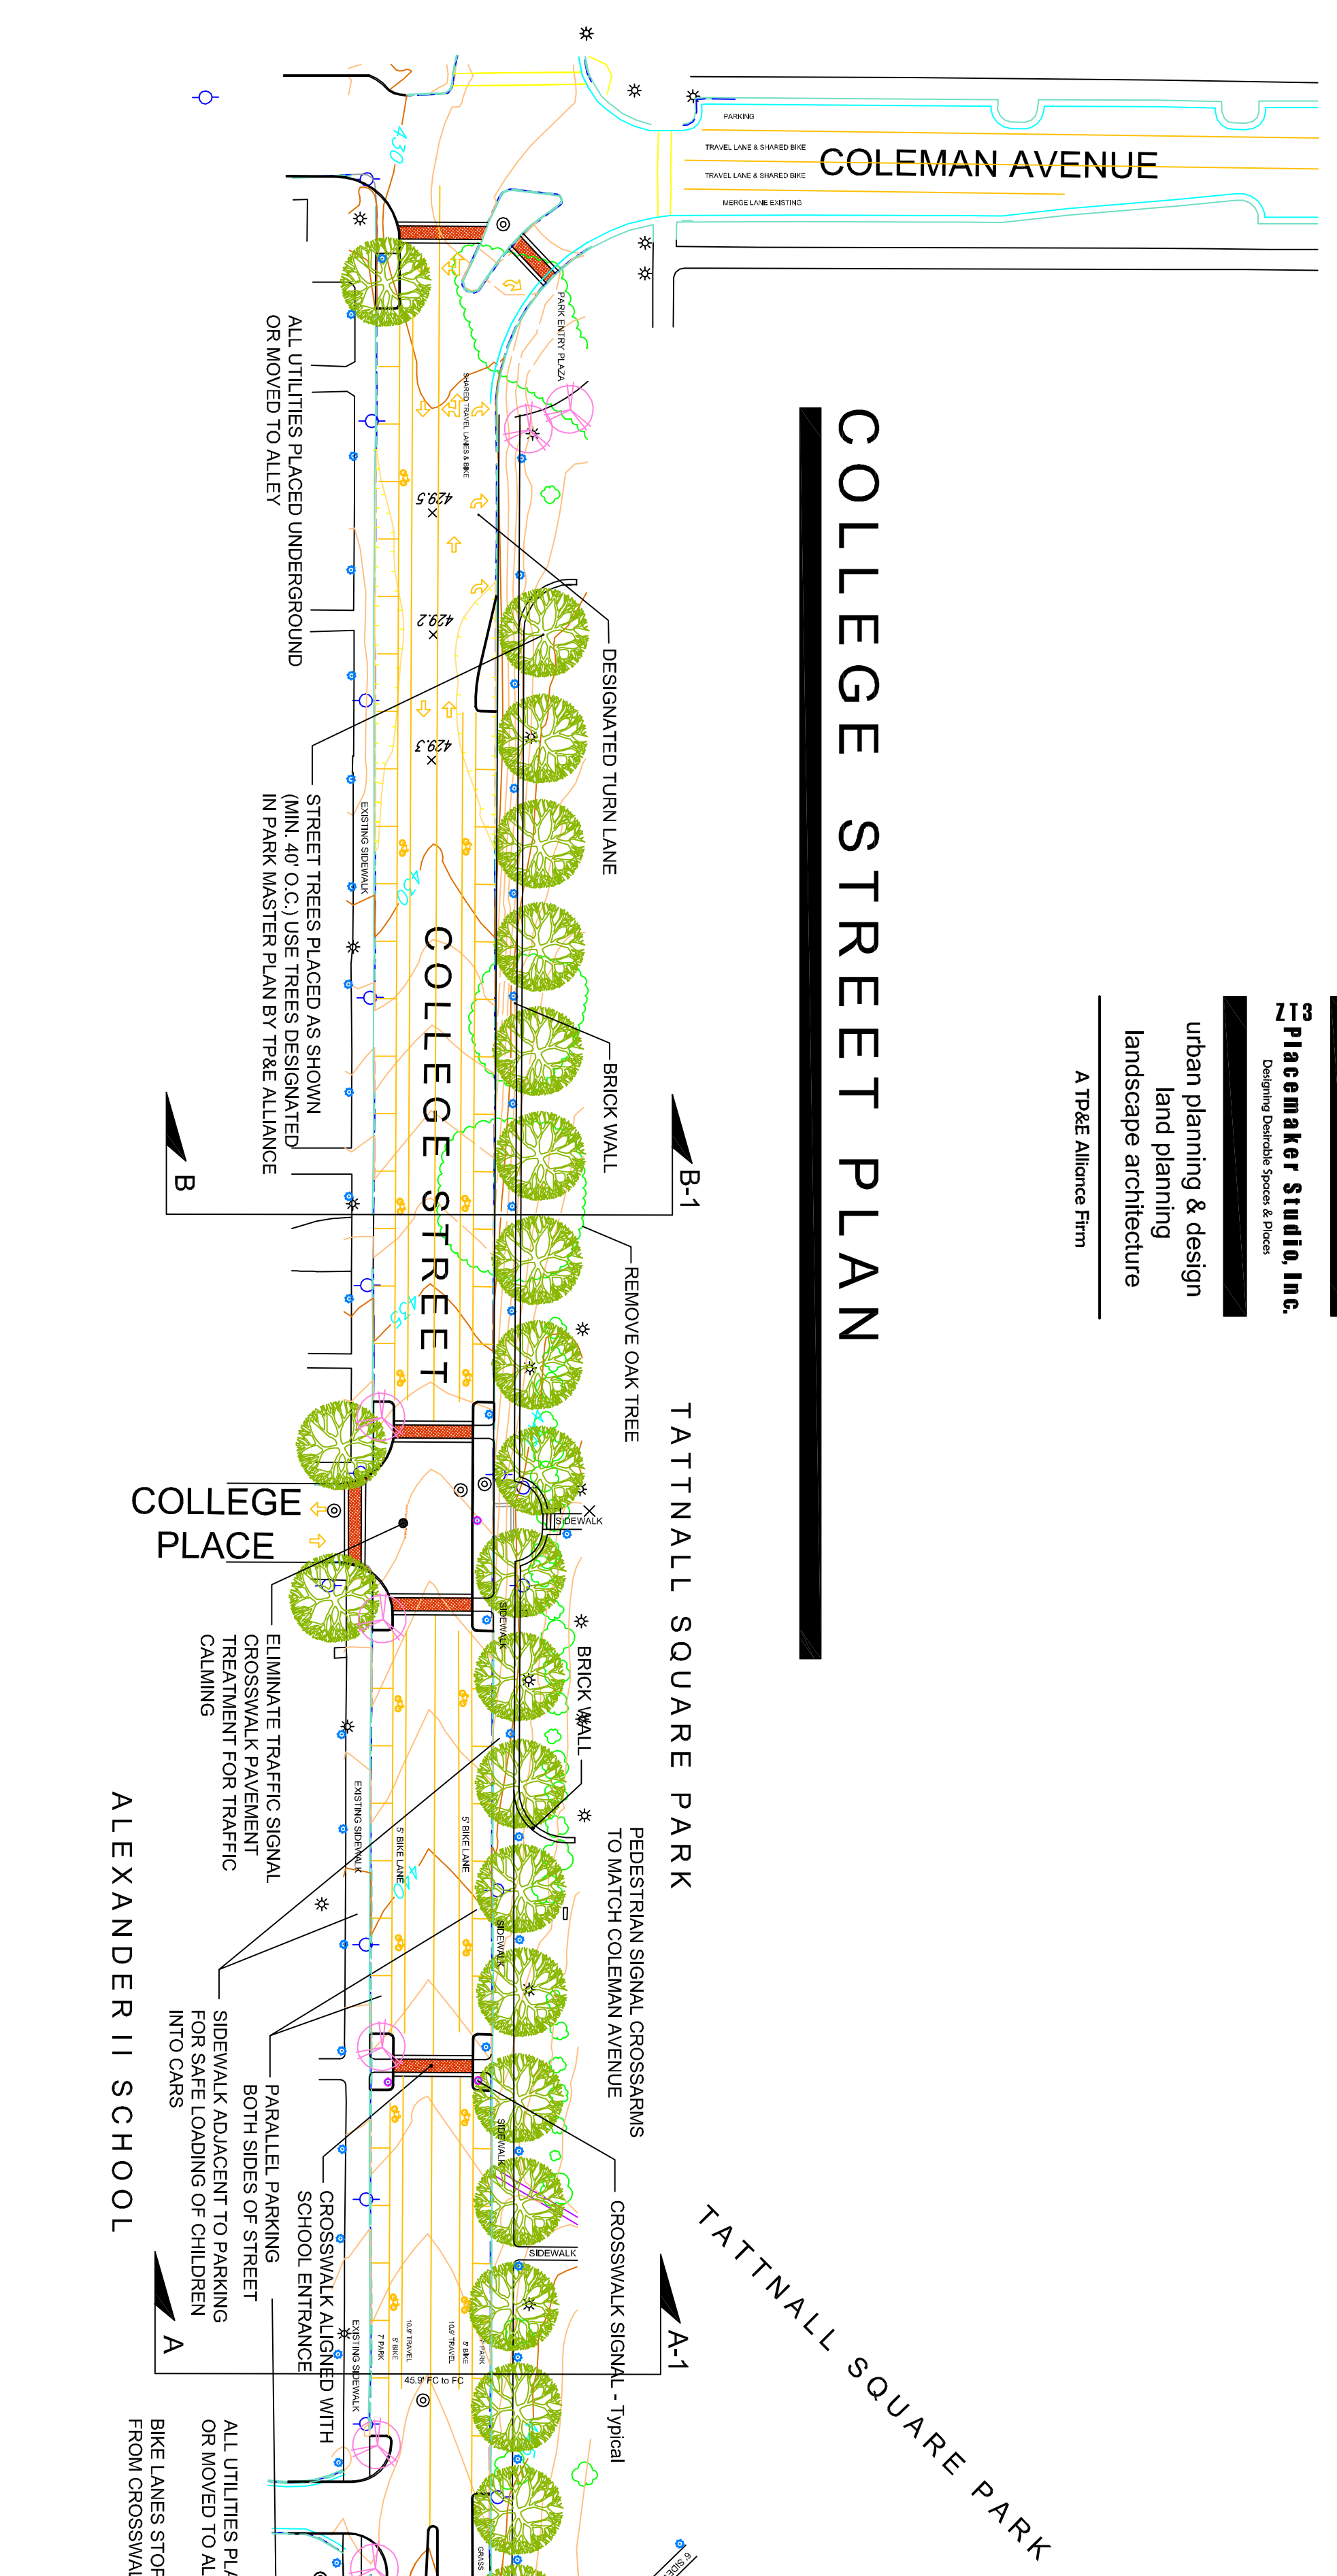

October 2011

LOCATION MAP

# COLLEGE HILL CORRIDOR CONCEPTUAL STREET PLANS

COLLEGE HILL ALLIANCE  
Macon, Georgia

**Placemaker Studio, Inc.**  
Designing Sustainable Spaces & Places  
urban planning & design  
land planning  
landscape architecture  
A Tree Alliance Firm

## COLLEGE STREET PLAN

## OGLETHORPE STREET PLAN